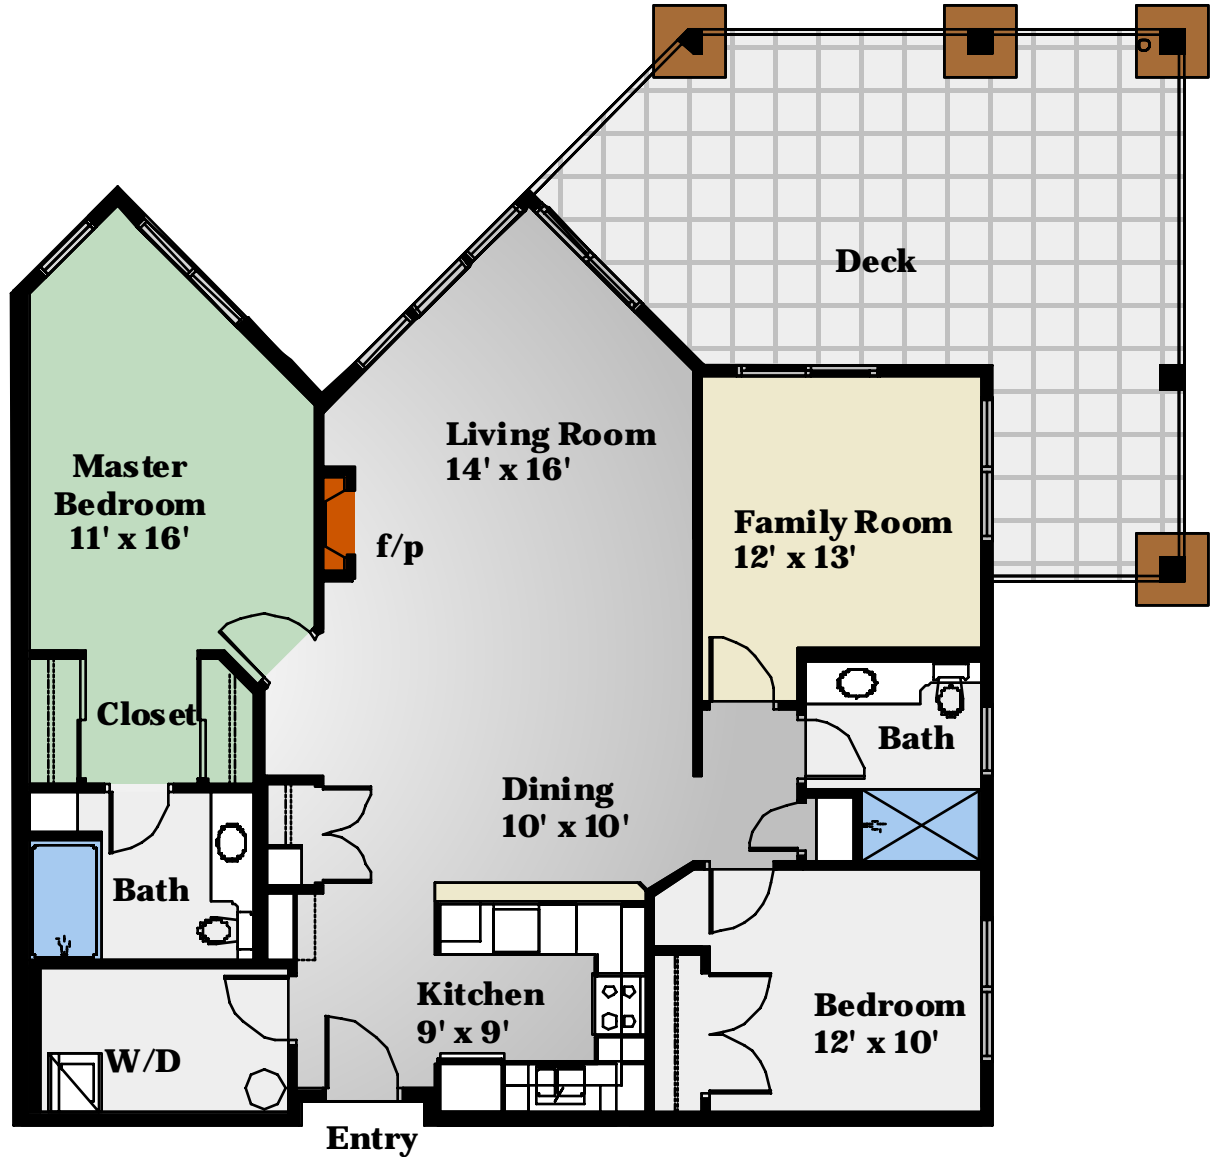

****NOTE: C-suites on Fourth floor have vaulted ceilings over living rooms**

Inquire with sales representatives

THE TEXADA

by carrington

**In order to offer the advantage of product improvements, the developer reserves the right to modify plans, designs, and price without prior notice

suite C 1373 sqft